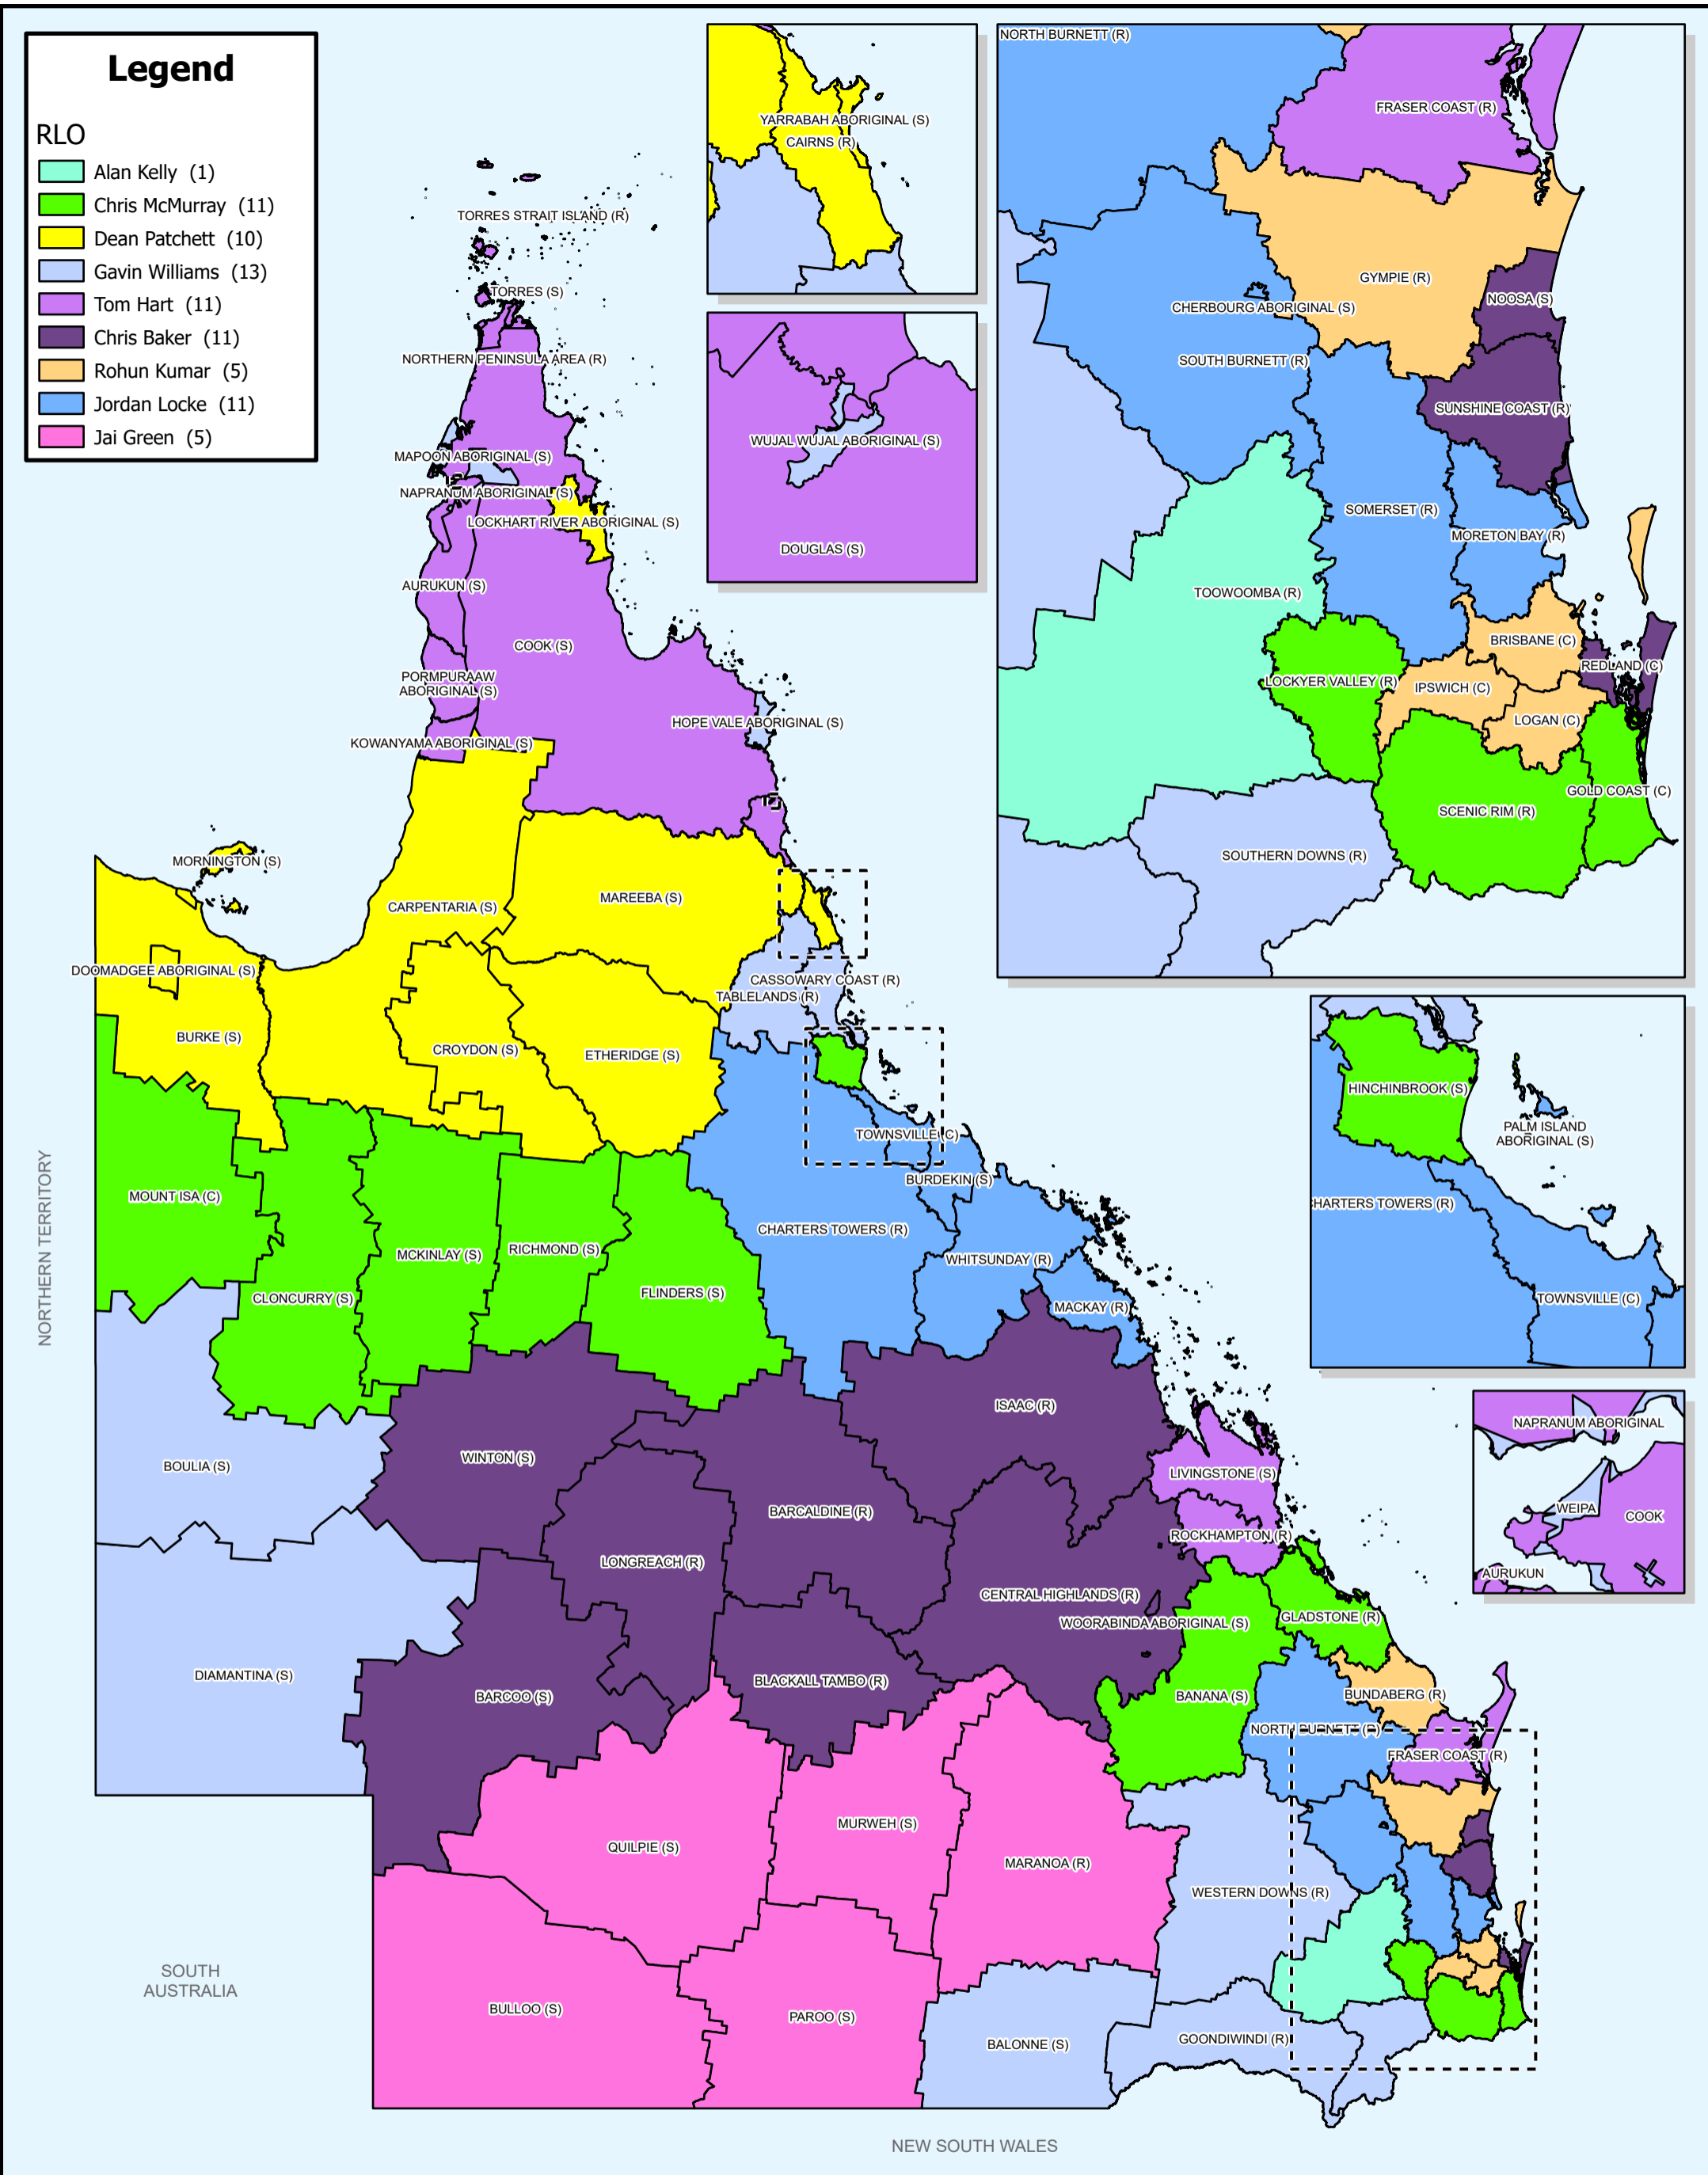

Legend

RLO

- Alan Kelly (1)
- Chris McMurray (11)
- Dean Patchett (10)
- Gavin Williams (13)
- Tom Hart (11)
- Chris Baker (11)
- Rohun Kumar (5)
- Jordan Locke (11)
- Jai Green (5)

NORTHERN TERRITORY

SOUTH AUSTRALIA

NEW SOUTH WALES

MAP INFORMATION
Local Authority: Whole of state
Locality: Whole of state
Coordinate System: GCS_GDA_1994

Regional Liaison Officer Regions

Tuesday, March 24, 2026

QRA JOB RLO
DATE 3/24/2026
REV 1