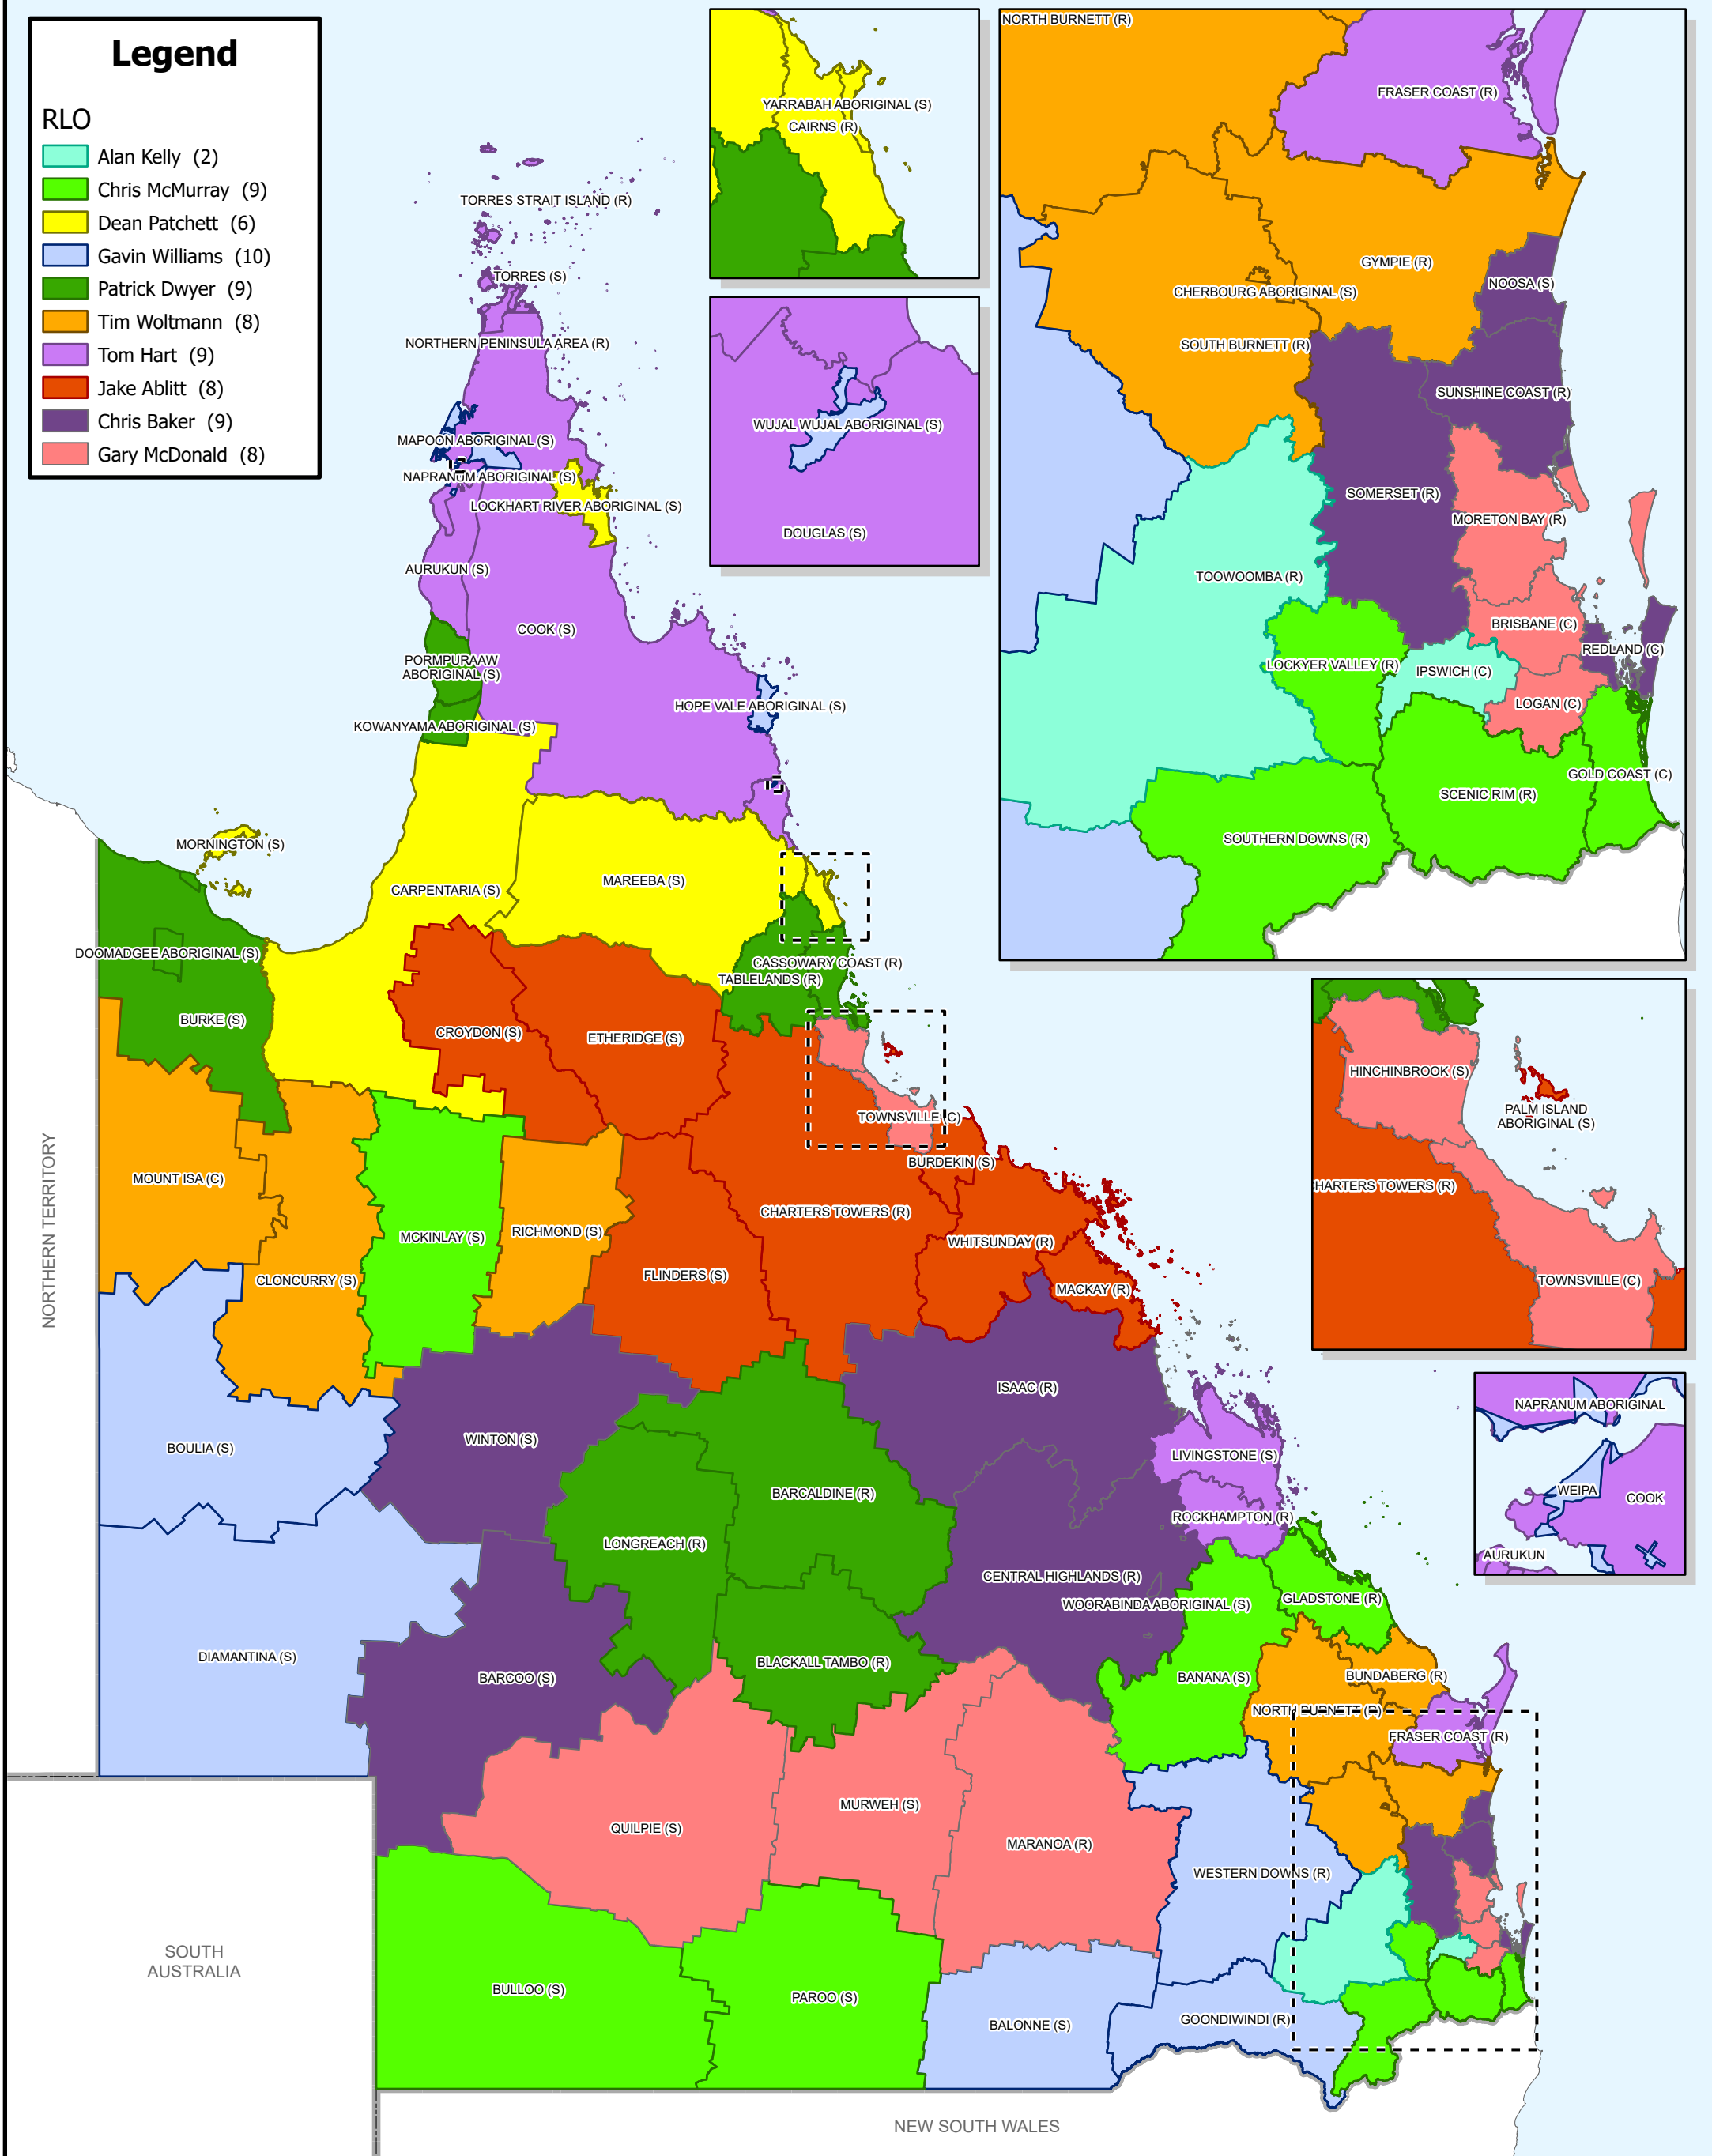

Legend

RLO

- Alan Kelly (2)
- Chris McMurray (9)
- Dean Patchett (6)
- Gavin Williams (10)
- Patrick Dwyer (9)
- Tim Woltmann (8)
- Tom Hart (9)
- Jake Ablitt (8)
- Chris Baker (9)
- Gary McDonald (8)

NORTHERN TERRITORY

SOUTH AUSTRALIA

NEW SOUTH WALES

MAP INFORMATION

Local Authority: Whole of state
Locality: Whole of state
Coordinate System: GCS_GDA_1994

0 50 100 150 200 250
Kilometres

Scale - 1:7,210,781
(at A3)

Regional Liaison Officer Regions

Thursday, August 15, 2024

QRA JOB
RLO

DATE
8/15/2024

REV
1