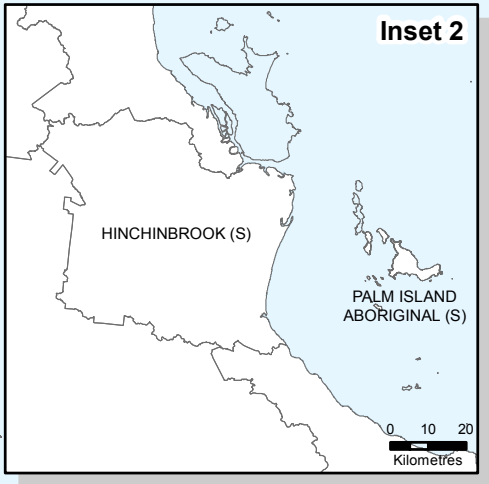

Legend

- NDRRA_Activations_2016
- Local Government Areas

Queensland Reconstruction Authority
1800 110 841
www.qldreconstruction.org.au

NDRRA Activation as at 19/04/2016
Far North and North West Queensland Tropical Low
14 - 18 March 2016

Disclaimer
This map has been prepared for QFES. Other users must satisfy themselves that it is accurate and suitable for their purposes. The Queensland Reconstruction Authority does not accept responsibility for any loss or damage that may arise from the use of or reliance on this map.

Queensland Reconstruction Authority