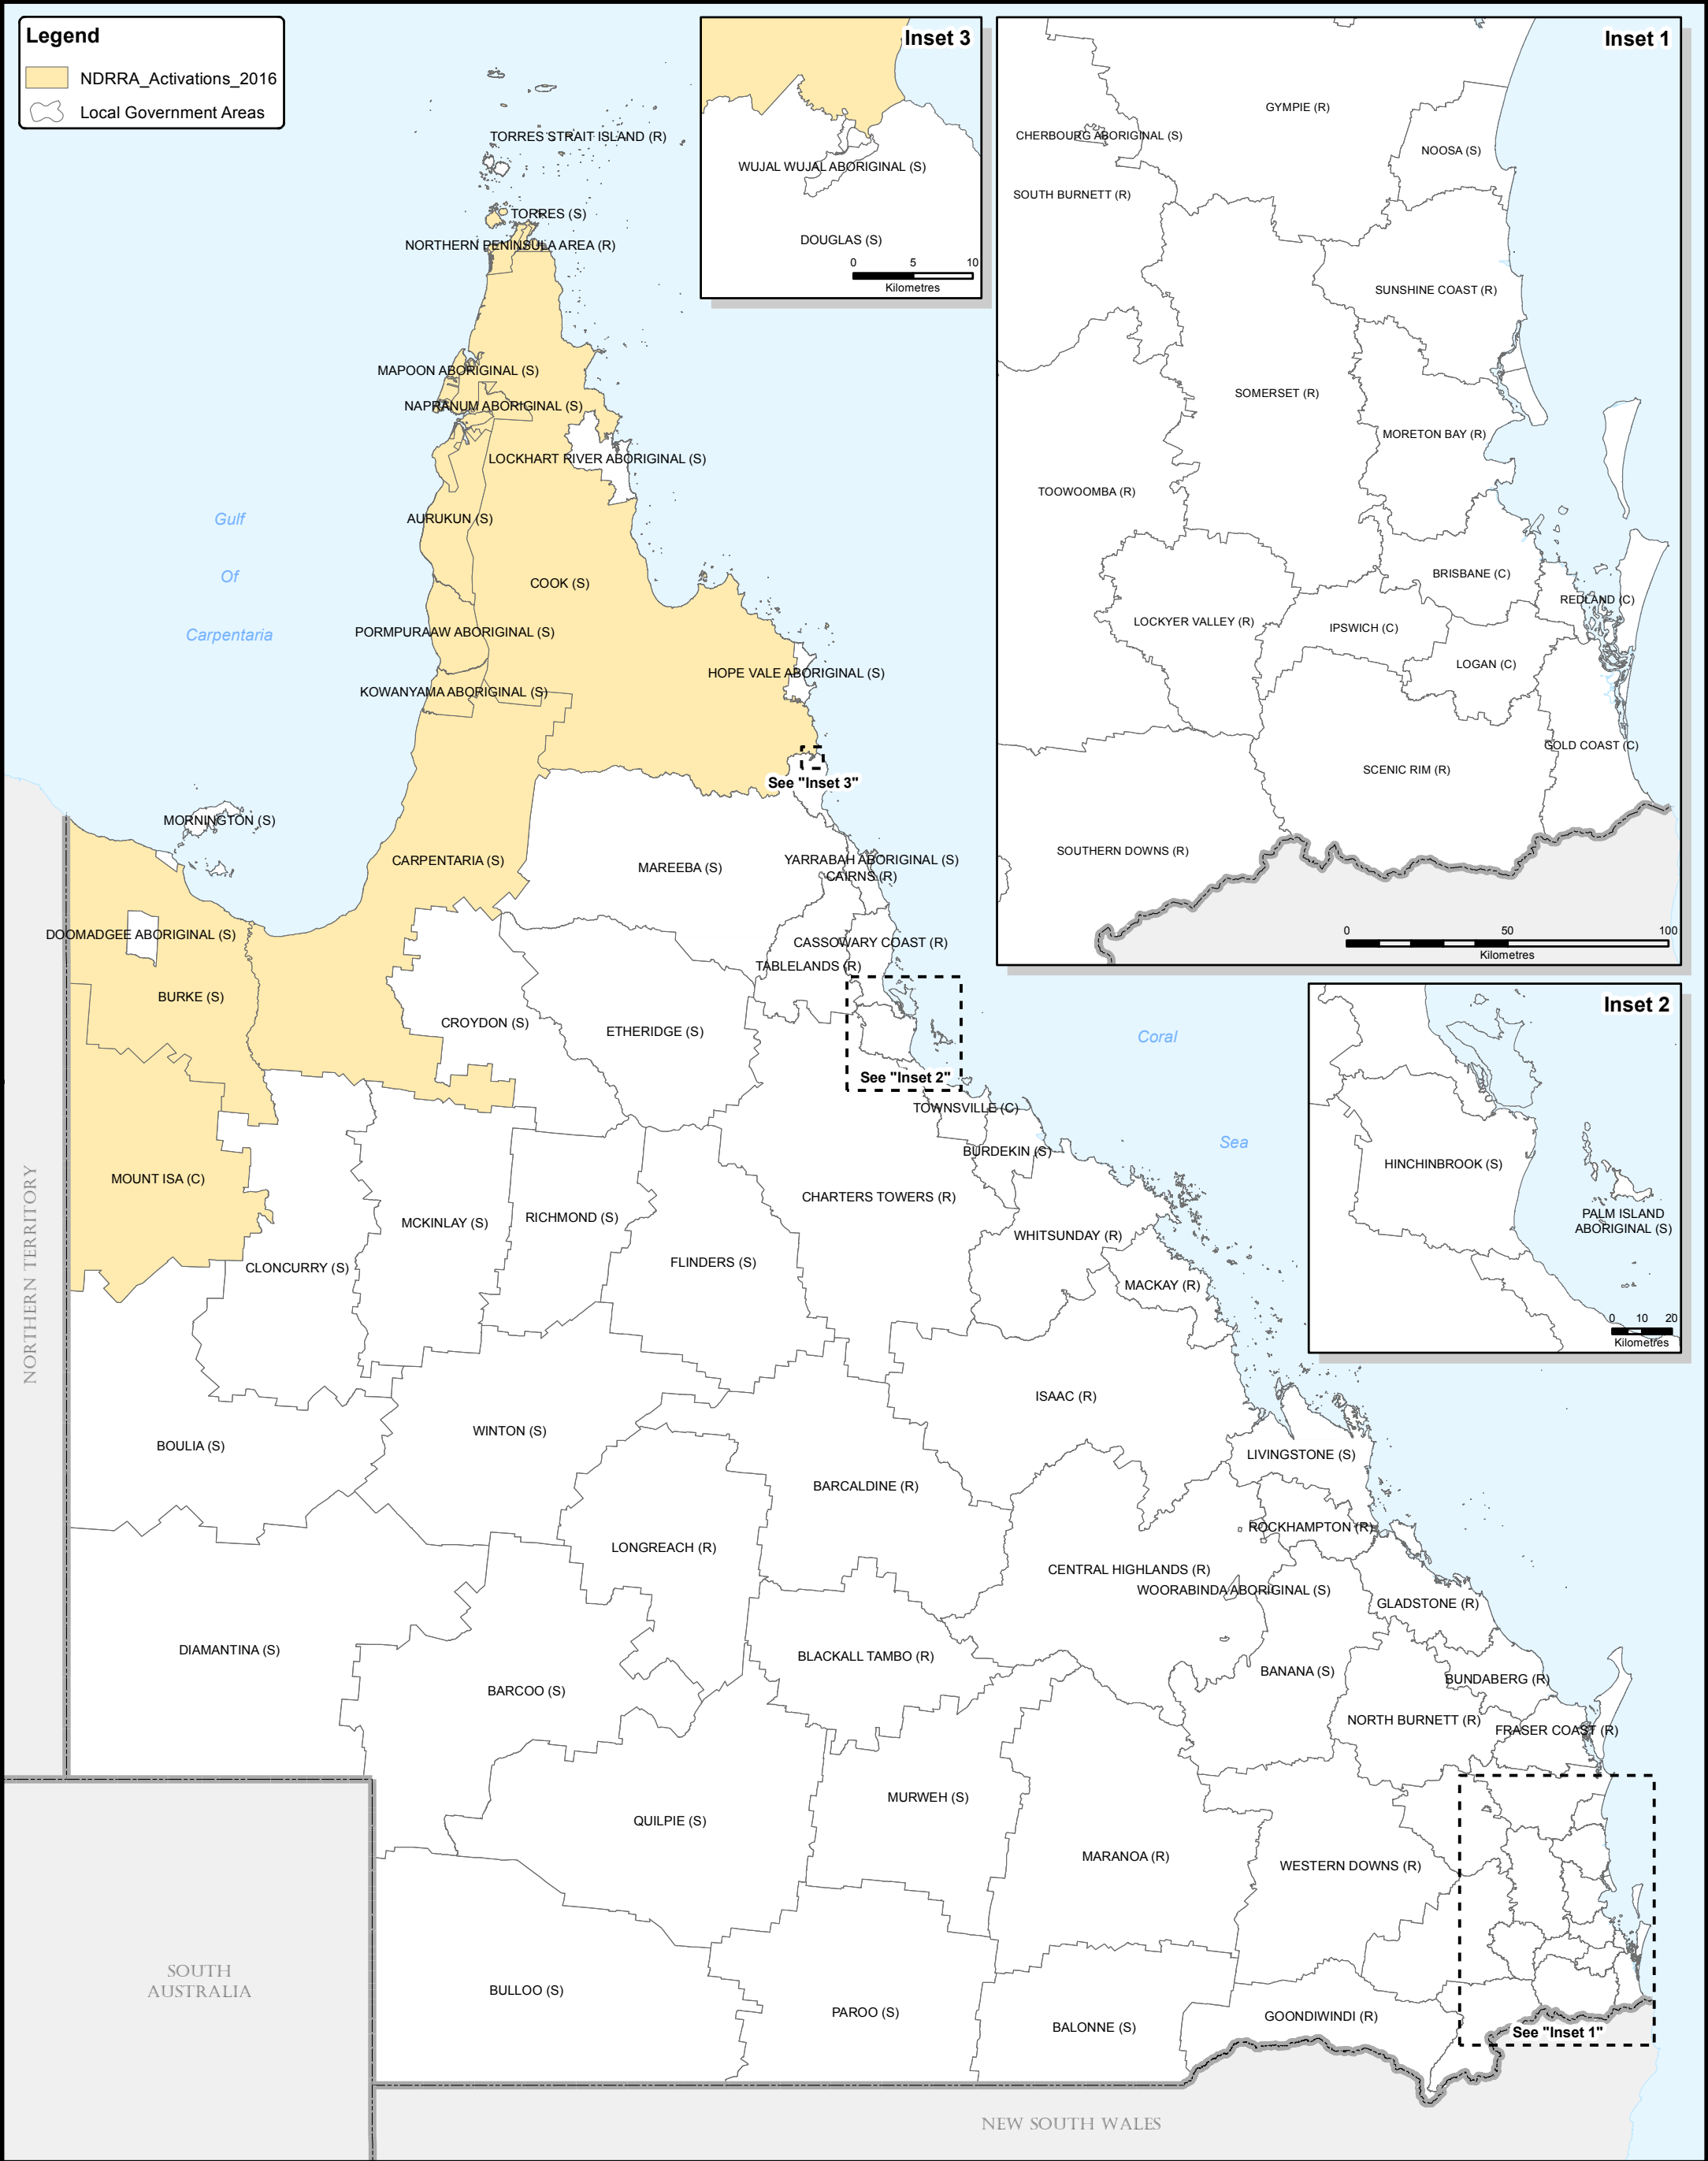

Legend

- NDRRA_Activations_2016
- Local Government Areas

Queensland Reconstruction Authority
1800 110 841
www.qldreconstruction.org.au

NDRRA Activation as at 19/04/2016
Far North and North West Queensland Tropical Low
14 - 18 March 2016

Disclaimer
This map has been prepared for QFES. Other users must satisfy themselves that it is accurate and suitable for their purposes. The Queensland Reconstruction Authority does not accept responsibility for any loss or damage that may arise from the use of or reliance on this map.

Queensland Reconstruction Authority