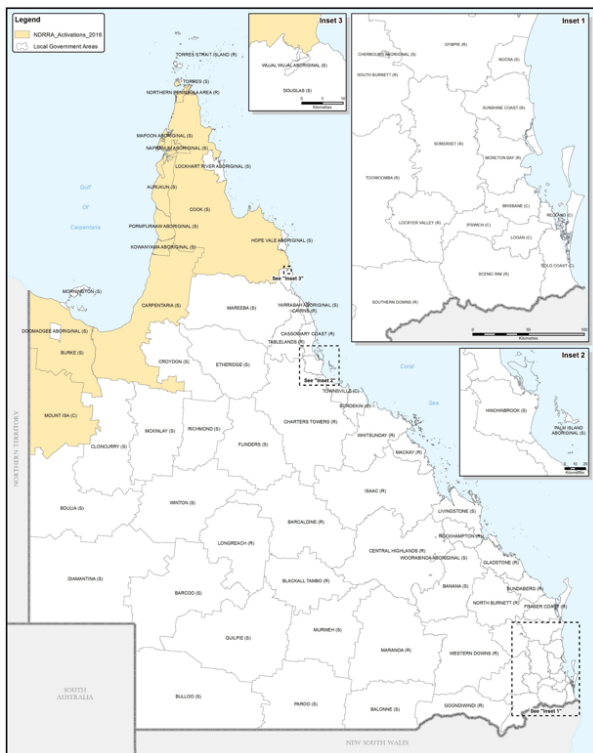

Disaster Event – Far North and North West Queensland Tropical Low, 14 – 18 March 2016

Event and Timing –

A slow moving tropical low impacted Far North and North West Queensland communities between 14 and 18 March 2016.

- Counter Disaster Operations
- Restoration of Essential Public Assets

Area formally defined (by the Minister for Police, Fire and Emergency Services) for receipt of NDRRA Relief measures –

“Communities within far north and north west Queensland affected by the tropical low and associated heavy rainfall and flooding, 14 – 18 March 2016”